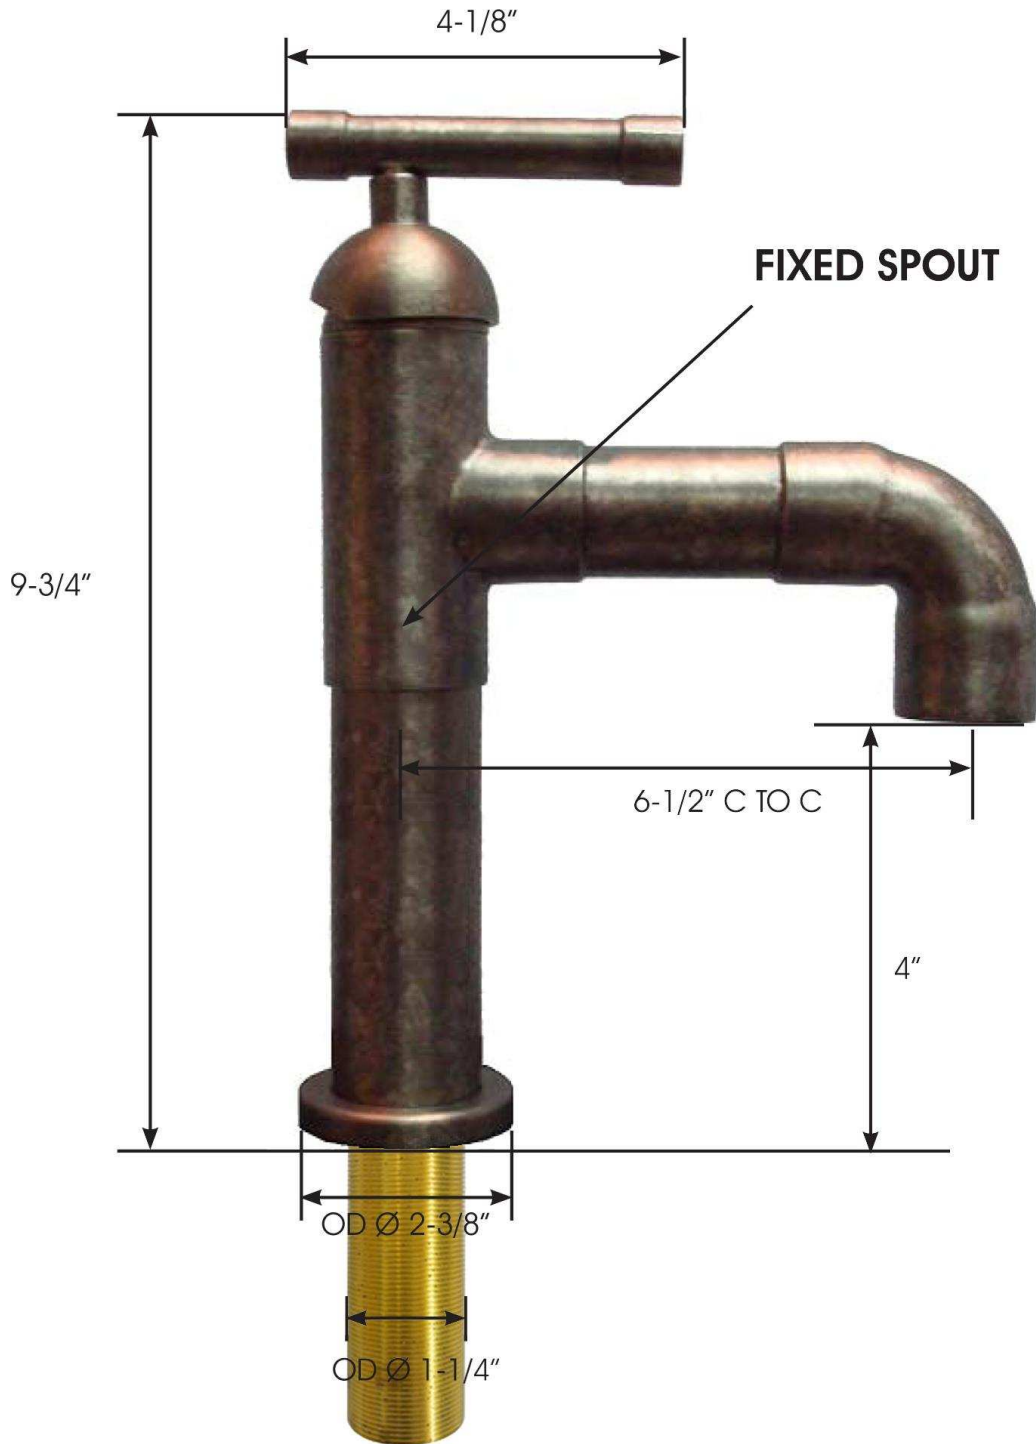

PRODUCT SPECIFICATIONS

Brut Short Faucet with Elbow Spout
BRUT-DM-LBO-S

Dec 2014

- ADA Compliant
- Includes Flip-Top Drain w/o overflow
- Custom sizes and finishes available

Connection	3/8" Compression
Valve	1/2"
GPM	1.5